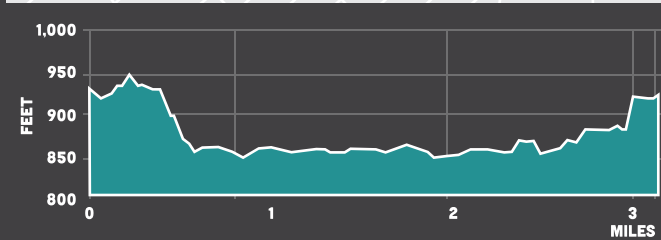

5K

MAP SPONSOR:
MurphyDesmond
LAWYERS

LAKE MENDOTA

- MILE MARKER
- WATER STATION
- AID STATION

BRITTINGHAM PARK

MONONA BAY

LAKE MONONA