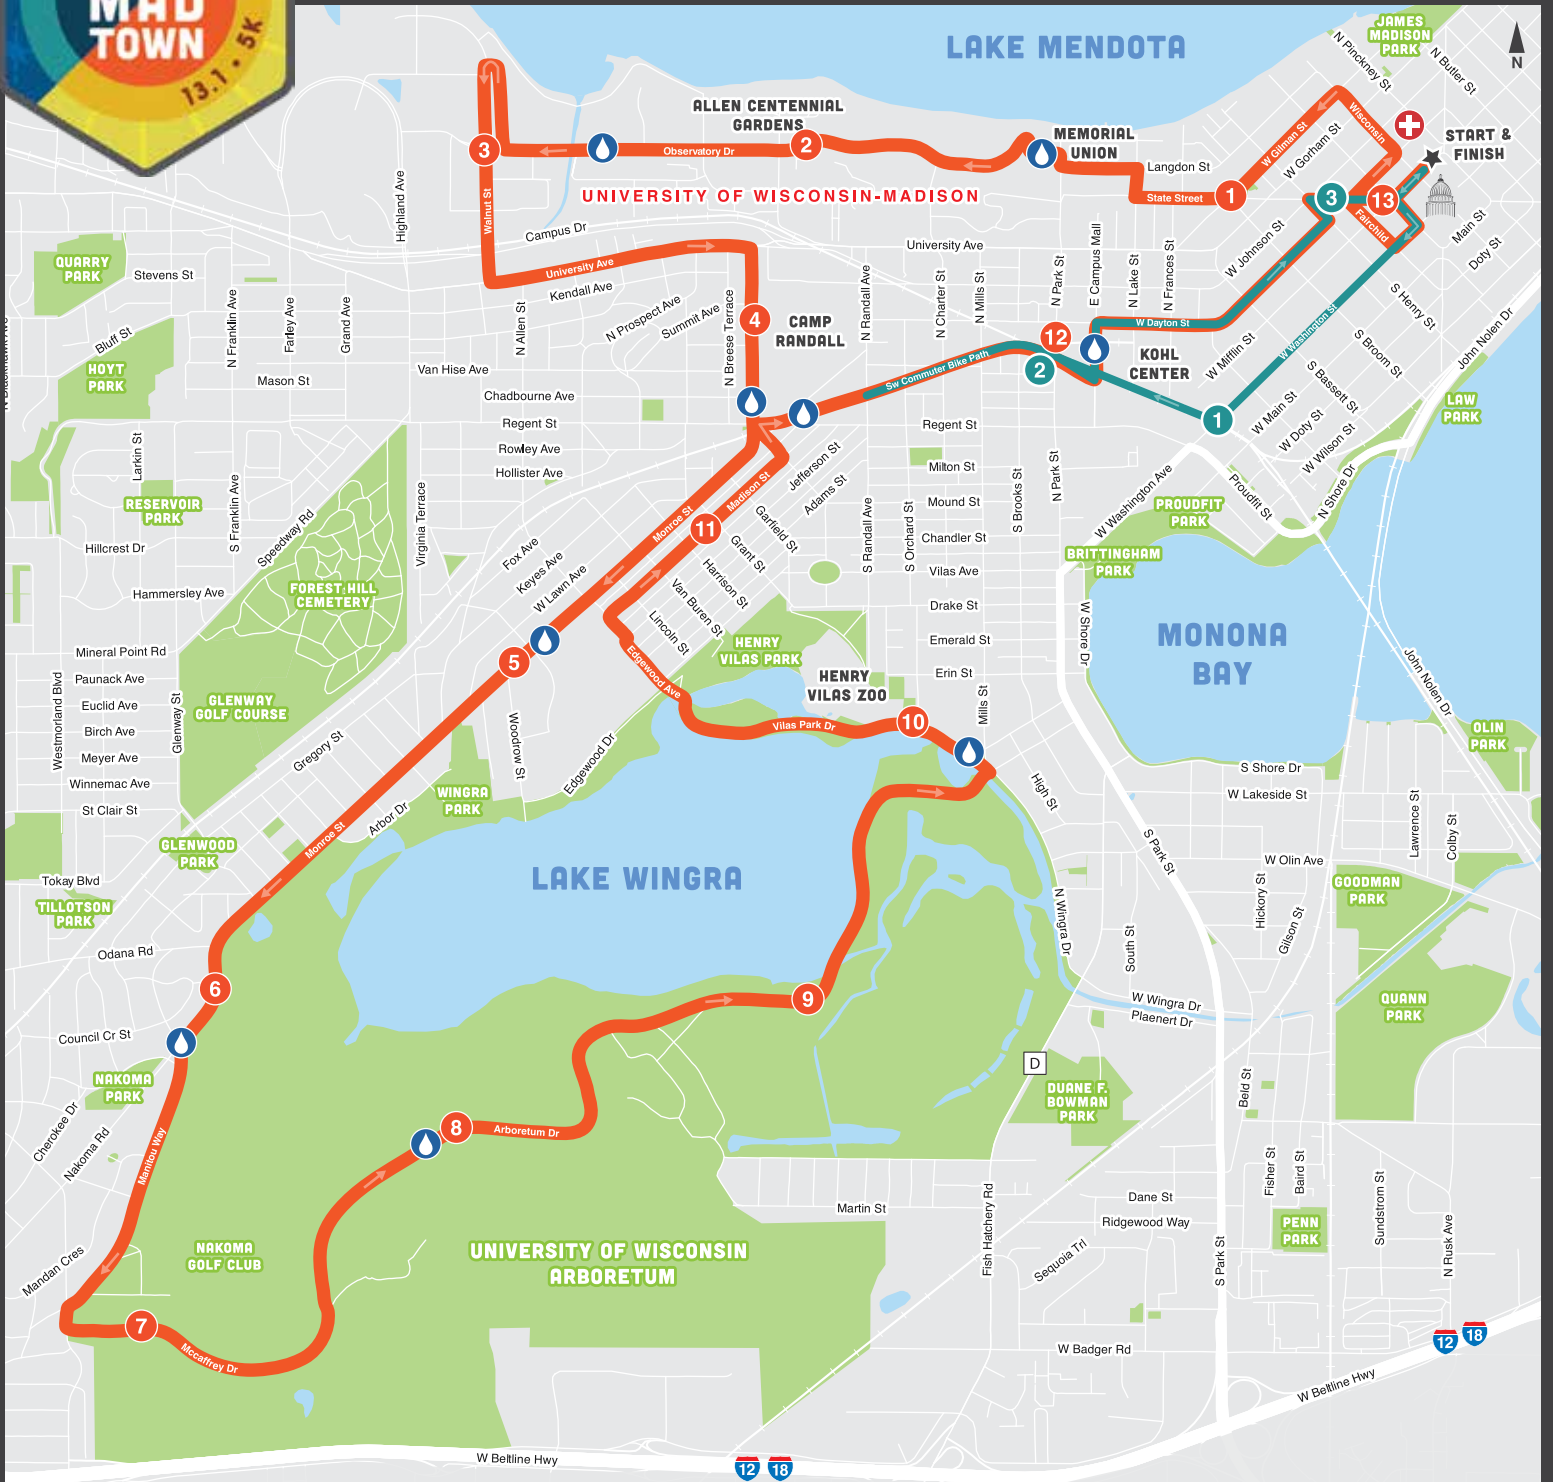

# ALL RACES – HALF & 5K

- 1 MILE MARKER
- 💧 WATER STATION
- + AID STATION

MAP SPONSOR: