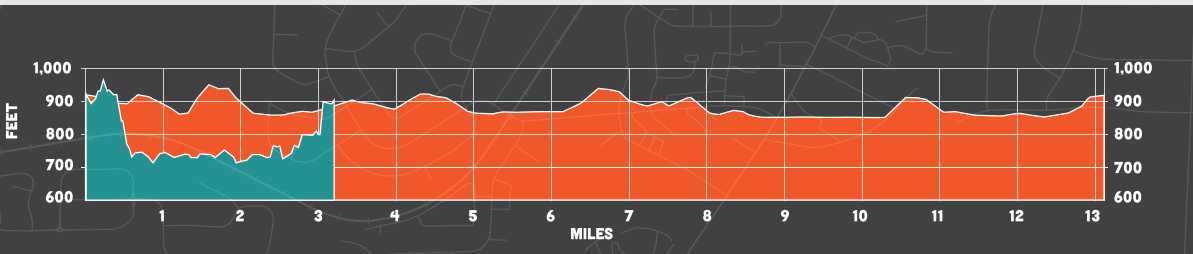

# ALL RACES – HALF & 5K

- 1 MILE MARKER
- 💧 WATER STATION
- + AID STATION

MAP SPONSOR: